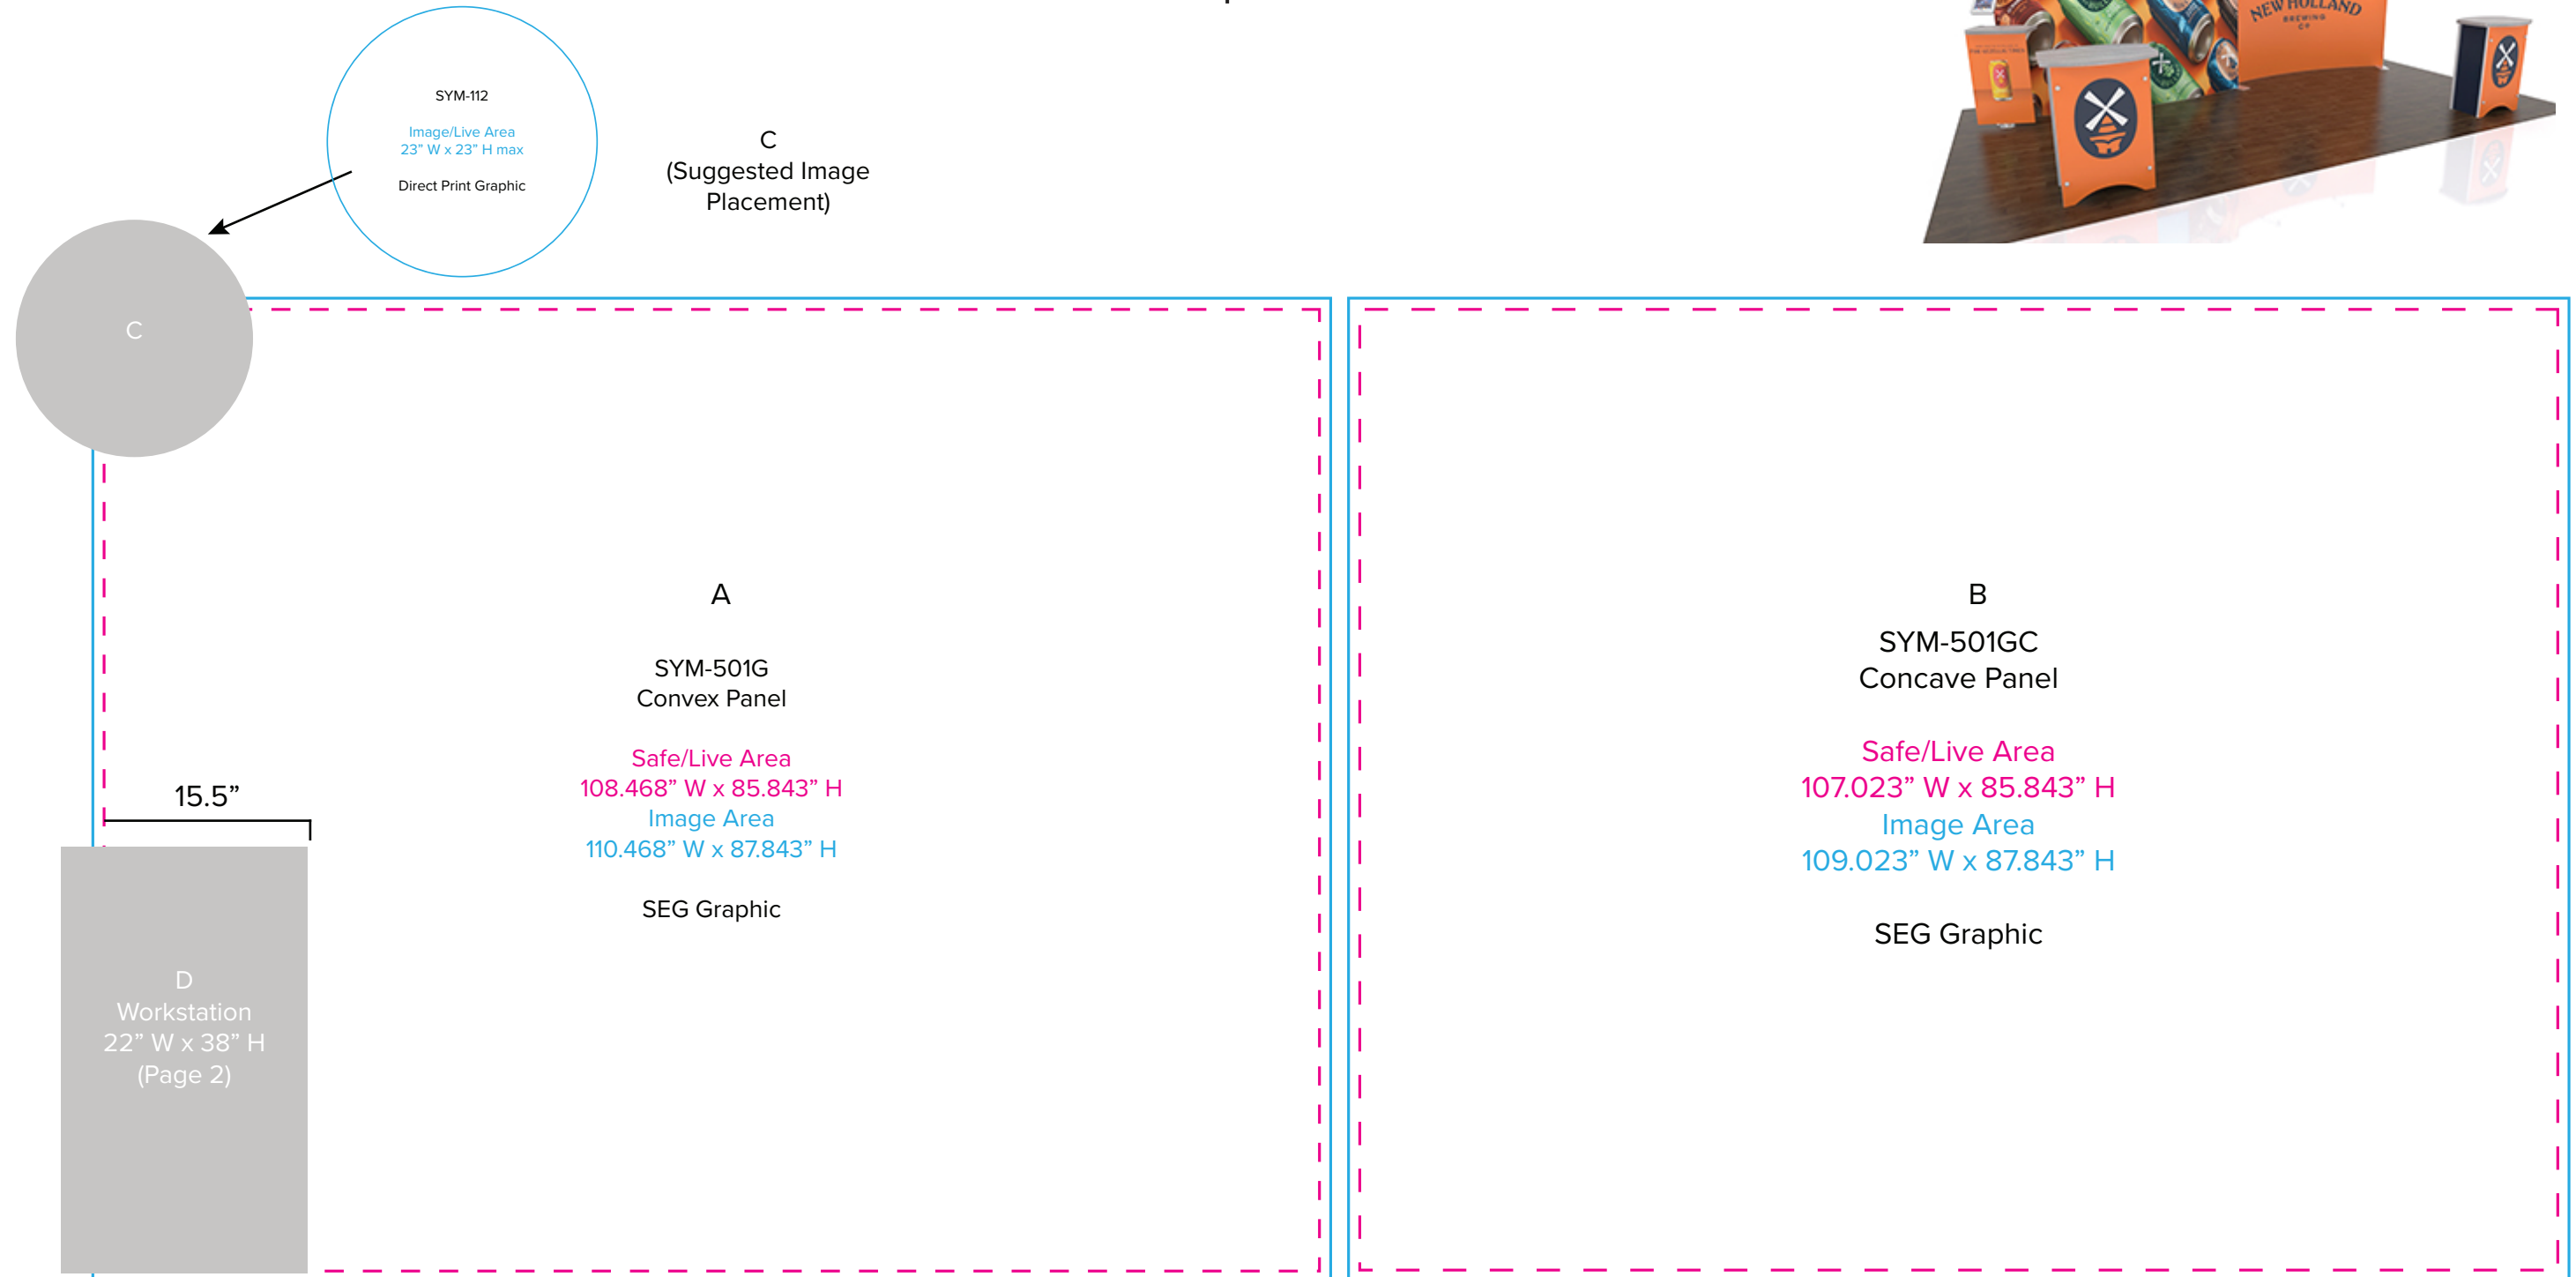

# Graphic Template 10 x 20 Inline Exhibit Backwall with Convex & Concave Panels - SEG Graphics

NOTE: All Raster Art (jpg, tiff,psd, png, etc.) must be at least 100 dpi at print size.  
Standard kits are often customized. Please check with Customer Service to ensure that this template matches your specific job.

Graphic Template  
Backwall Workstation – Direct Print Graphic

NOTE: All Raster Art (jpg, tiff,psd, png, etc.) must be at least 100 dpi at print size.

Standard kits are often customized. Please check with Customer Service to ensure that this template matches your specific job.

# Graphic Template Portable Counter – Vinyl Graphic

NOTE: All Raster Art (jpg, tiff,psd, png, etc.) must be at least 100 dpi at print size.  
Standard kits are often customized. Please check with Customer Service to ensure that this template matches your specific job.