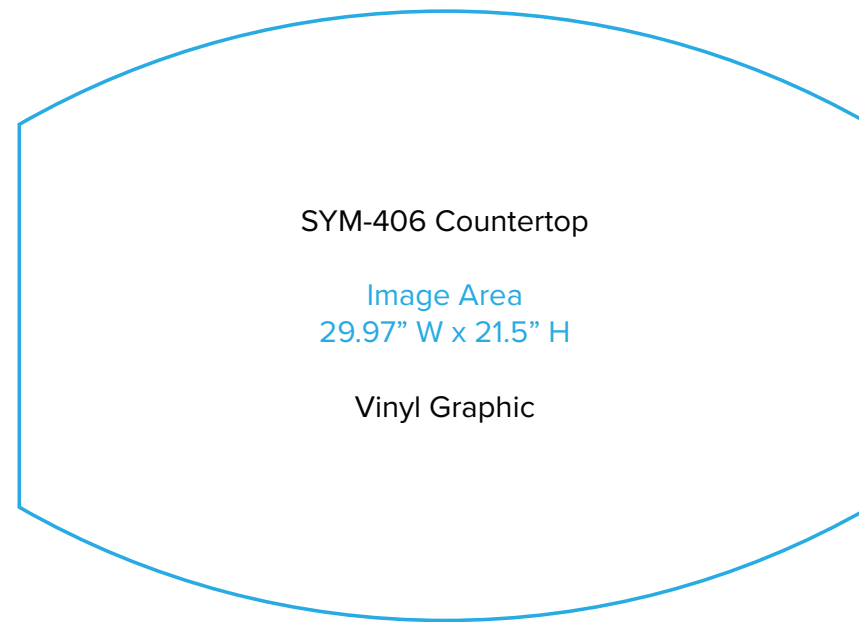

# Graphic Template 10 x 20 Inline Exhibit Backwall with Convex & Concave Panels - SEG Graphics

NOTE: All Raster Art (jpg, tiff,psd, png, etc.) must be at least 100 dpi at print size.  
Standard kits are often customized. Please check with Customer Service to ensure that this template matches your specific job.

# Graphic Template Portable Counter – Vinyl Graphic

NOTE: All Raster Art (jpg, tiff,psd, png, etc.) must be at least 100 dpi at print size.  
Standard kits are often customized. Please check with Customer Service to ensure that this template matches your specific job.